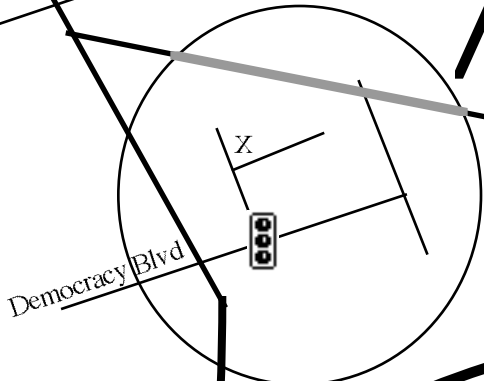

NETSCAPE

Directions to Netscape's Bethesda Office

NETSCAPE

From Virginia:

Take I-495 North to I-270 North.

Take Exit 1 Democracy Blvd. (East)

At first light make a left turn onto Fernwood Drive.

Stay in the right hand lane and turn right onto

Follow Old Georgetown until you reach

Democracy Blvd (3rd Light)

Turn right on Democracy Blvd.

Turn right onto Fernwood Drive and

follow directions above.

To Rockville/Frederick

Montrose Road

Washington Beltway

To Baltimore/Silver Spring

Washington Beltway to Northern VA

Stop Light

Not to Scale