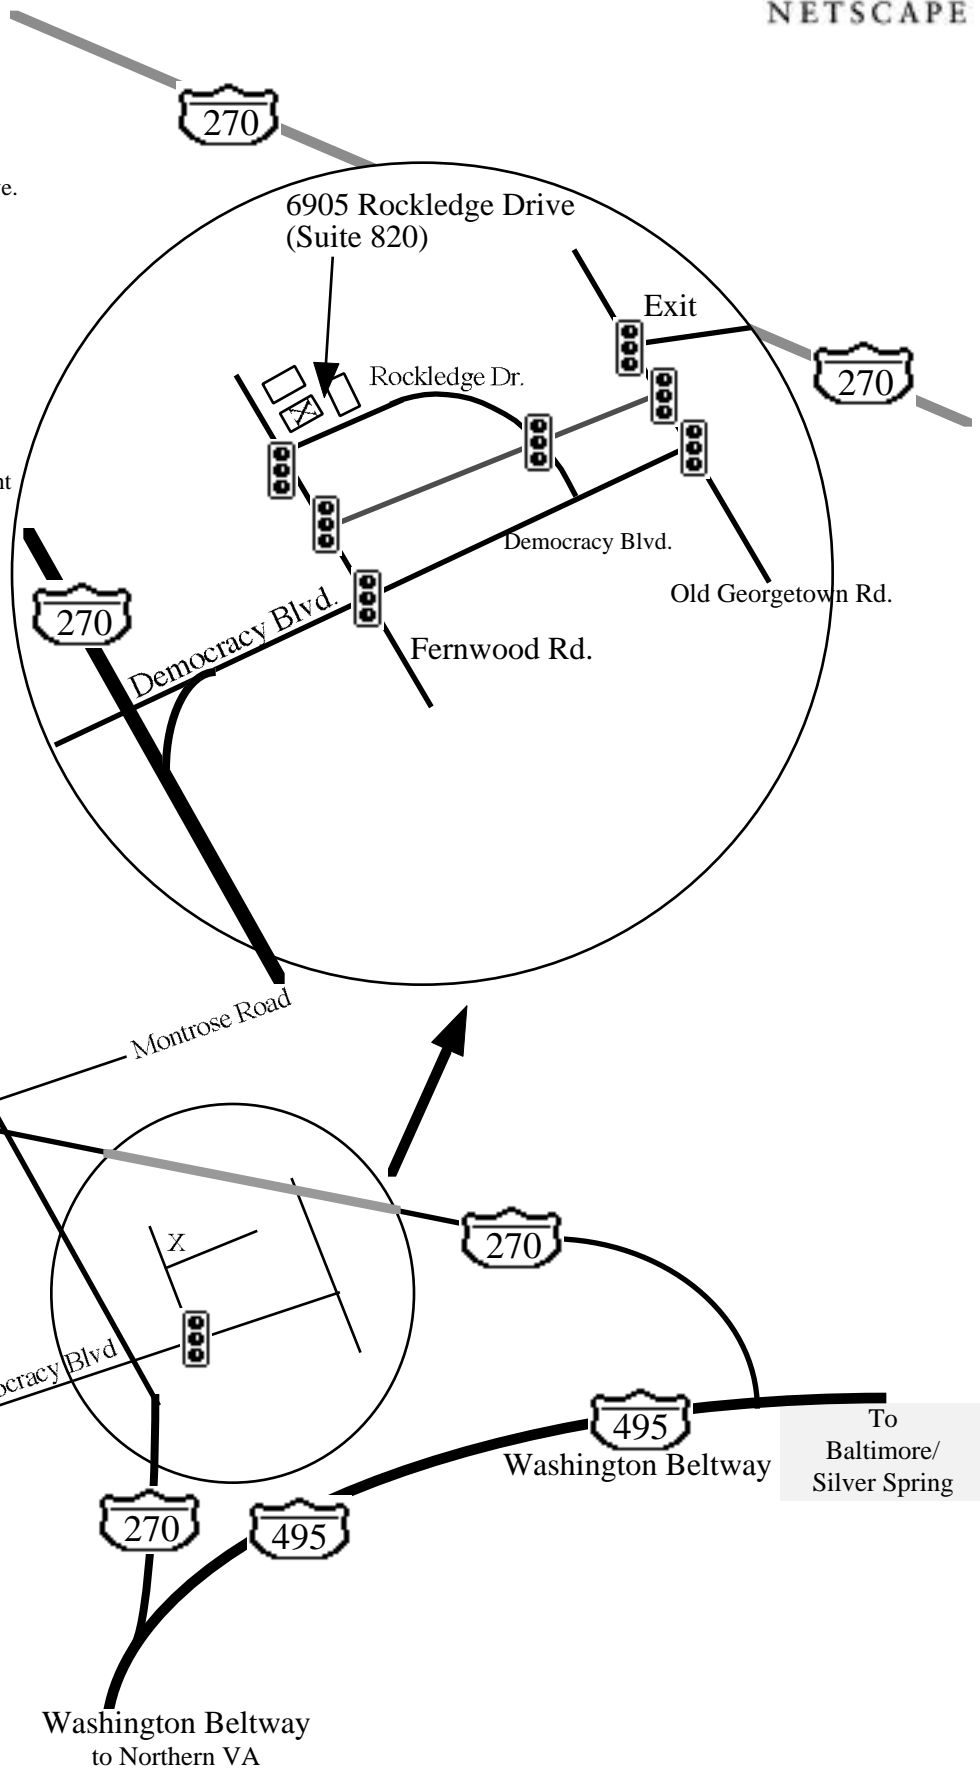

NETSCAPE

Directions to Netscape's Bethesda Office

NETSCAPE

From Virginia:

Take I-495 North to I-270 North.

Take Exit 1 Democracy Blvd. (East)

At first light make a left turn onto Fernwood Drive.

Stay in the right hand lane and turn right onto

Rockledge Dr.

Address: 6905 Rockledge Drive, Suite 820

Bethesda, MD

Phone# 301-571-3900

From Baltimore/Maryland:

Take 495 Eastbound to the I-270 North Exit

Take the Old Georgetown Road exit

Turn Left onto Old Georgetown Road at the Light

Follow Old Georgetown until you reach

Democracy Blvd (3rd Light)

Turn right on Democracy Blvd.

Turn right onto Fernwood Drive and

follow directions above.

To Rockville/Frederick

Montrose Road

Washington Beltway

To Baltimore/Silver Spring

Washington Beltway to Northern VA

Stop Light

Not to Scale